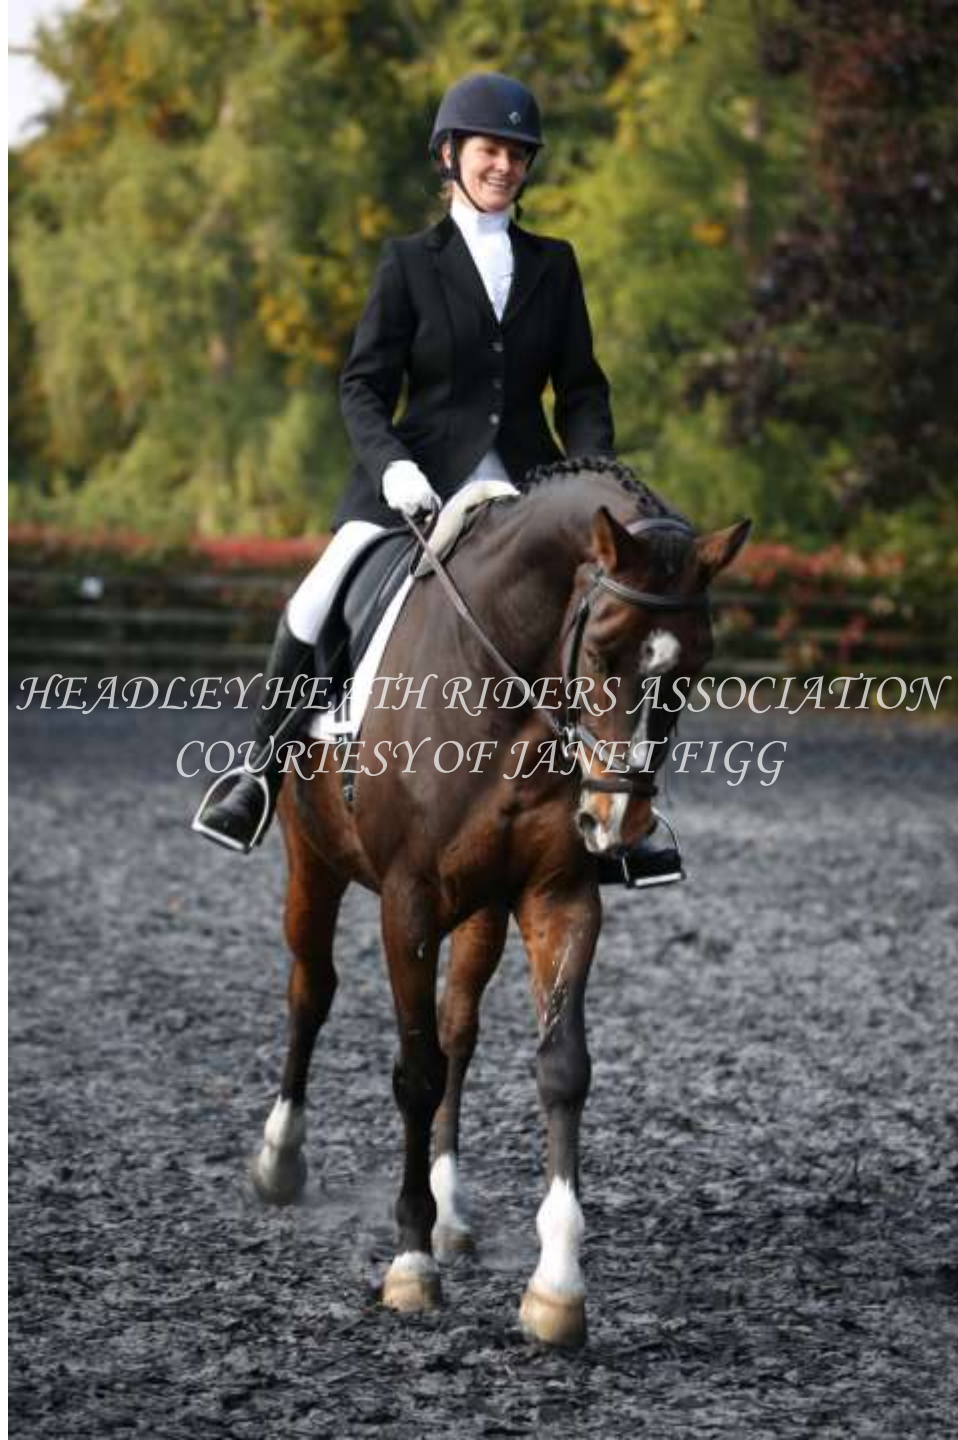

*HEADLEY HEATH RIDERS ASSOCIATION
COURTESY OF JANET FIGG*