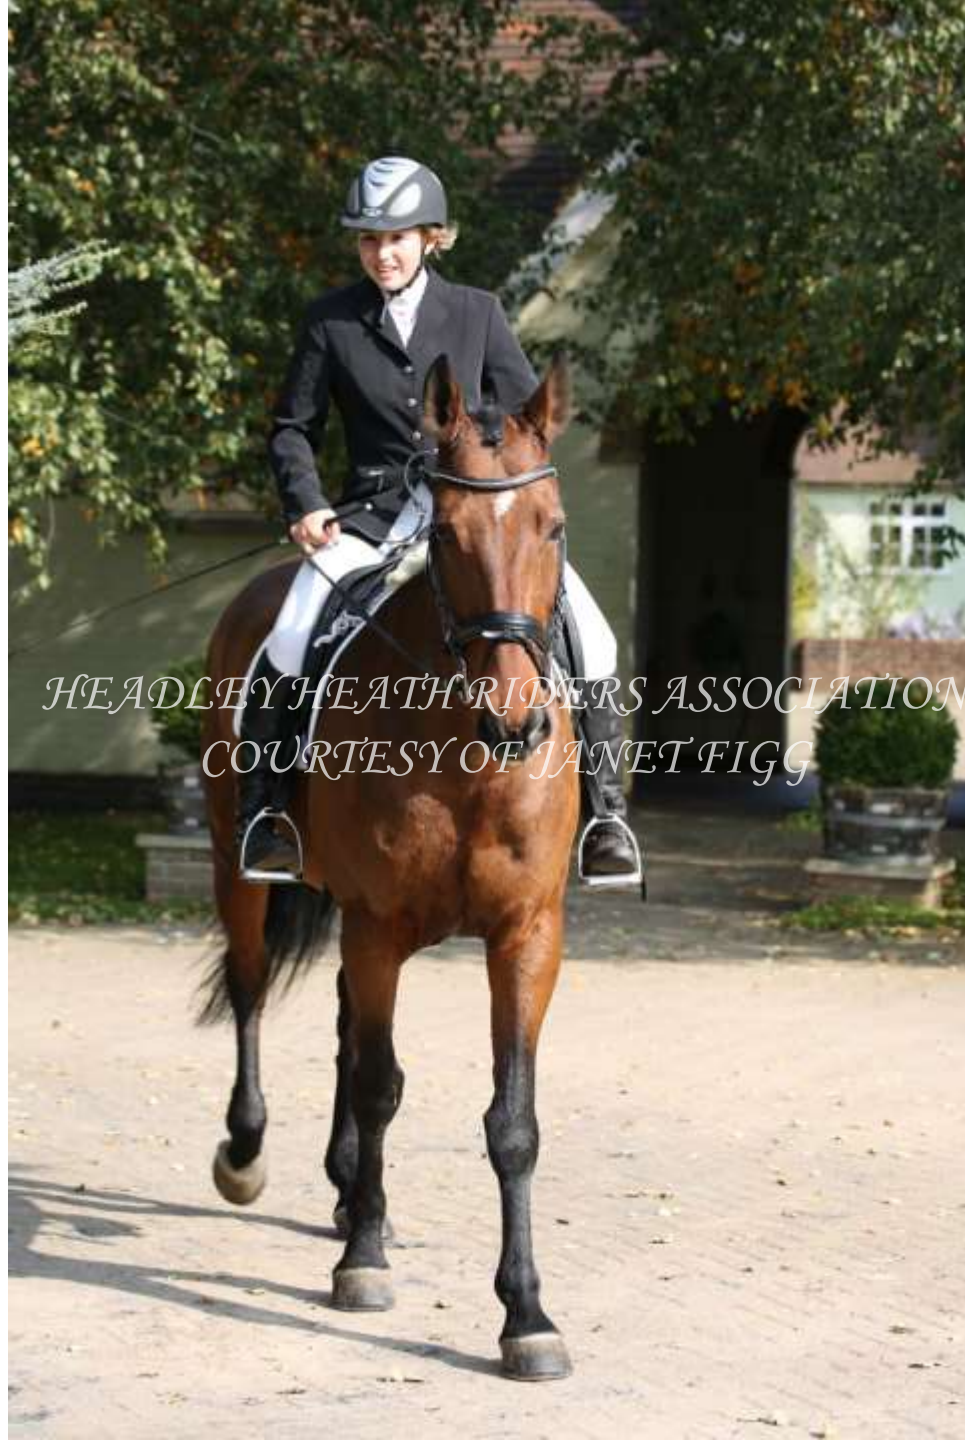

*HEADLEY HEATH RIDERS ASSOCIATION
COURTESY OF JANET FIGG*